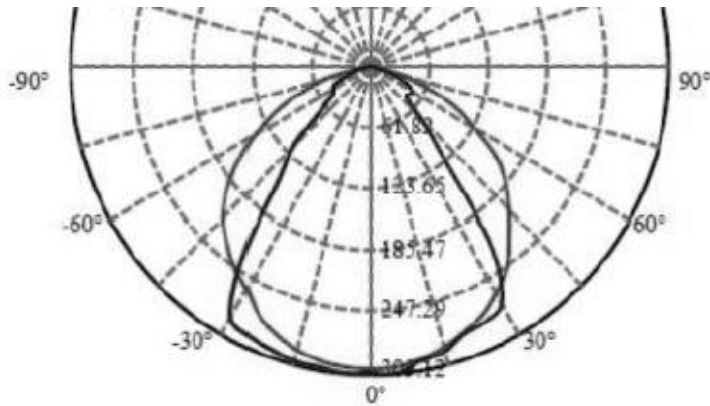

Dimension, photometric and diffusor

Flood. Plastic diffusor cover for even light spread.

Technical Data

Main (Input) voltage	220-240V
LED Driver output	DC24V
Total weight	0,18kg/m
Form of protection	IP 40, class III
Color temperature	3000K, 4000K,
Color rendering index (CRI)	80+
Light source	LED
Start time	Instant
Driver	Separate
Diffusor	Included
Beam spreads	Flood