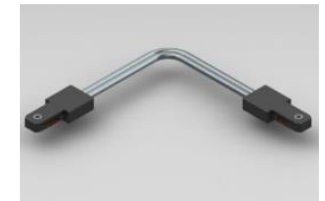

NANO

Economical and effective fixture with low profile

Nano is a small and practical LED strip. The fixture has a compact aluminum profile which makes it suitable for discrete installation in shelves. The back of the led strip is equipped with either Neodyne magnets for metal surfaces or adhesive tape for none metal surfaces. Its available in a variety of colour temperatures and lengths.

Accessories

Art no	Description	Color
353-301-001	Cable set, secondary side, Track, 300mm	Grey
353-301-002	Cable set, secondary side, Track, 400mm	Grey
353-301-003	Cable set, secondary side, Track, 500mm	Grey
353-301-004	Cable set, secondary side, Track, 600mm	Grey
353-301-005	Cable set, secondary side, Track, 800mm	Grey
353-302-001	Cable set, secondary side 3m	Grey
353-302-002	Cable set, secondary side, 4m	Grey
353-303-001	Cable set, serial connection 40mm	Grey
353-304-001	Splitter 10 outlets	Grey
353-305-100	Driver 24V, 20W	Grey
353-306-100	Driver 24V, 40W	Grey
353-307-100	Driver 24V, 75W	Grey
353-308-100	Driver 24V, 150W	Grey
353-300-001	Mounting clip for wood	Grey
353-300-003	56° Mountingclip for Metal	Grey
353-300-002	56° Mountingclip for Wood	Grey

Art no	Description	Color
356-100-10/20/30	Mini Rail 600mm, Magnet	White/black/grey
356-101-10/20/30	Mini Rail 1200mm, Magnet	White/black/grey
356-102-10/20/30	Mini Rail 1800mm, Magnet	White/black/grey
356-103-10/20/30	Mini Rail 600mm, Tape	White/black/grey
356-10-10/20/30	Mini Rail 1200mm, Tape	White/black/grey
356-105-10/20/30	Mini Rail 1800mm, Tape	White/black/grey
356-300-10/20/30	End feed	White/black/grey
356-301-10/20/30	Mini connector	White/black/grey
356-305-10/20/30	Track cover 1200mm	White/black/grey

Mini rail

End feed

Mini connector

Cable set, secondary side, Track

Cable set, secondary side

Cable set, serial connection

Splitter 10 outlets

Driver