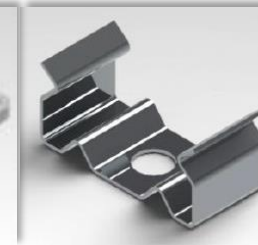

NANO

Economical and effective fixture with low profile

Nano is a small and practical LED strip. The fixture has a compact aluminum profile which makes it suitable for discrete installation in shelves. The back of the led strip is equipped with either Neodyne magnets for metal surfaces or adhesive tape for none metal surfaces. Its available in a variety of colour temperatures and lengths.

Art no	Description	Color
356-100-10/20/30	Mini Rail 600mm, Magnet	White/black/grey
356-101-10/20/30	Mini Rail 1200mm, Magnet	White/black/grey
356-102-10/20/30	Mini Rail 1800mm, Magnet	White/black/grey
356-103-10/20/30	Mini Rail 600mm, Tape	White/black/grey
356-10-10/20/30	Mini Rail 1200mm, Tape	White/black/grey
356-105-10/20/30	Mini Rail 1800mm, Tape	White/black/grey
356-300-10/20/30	End feed	White/black/grey
356-301-10/20/30	Mini connector	White/black/grey
356-305-10/20/30	Track cover 1200mm	White/black/grey

Mini rail

End feed

Mini connector

Cable set, secondary side, Track

Cable set, secondary side

Cable set, serial connection

Splitter 10 outlets

Driver

Mounting clip for wood

56° Mounting clip