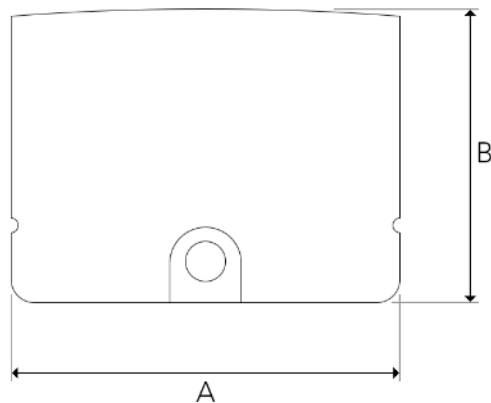

Dimension, photometric and diffusor

Flood. Plastic diffusor cover for even light spread.

Technical Data

Main (Input) voltage	220-240V
LED Driver output	DC24V
Total weight	0,18kg/m
Form of protection	IP 40, class III
Color temperature	3000K, 4000K,
Color rendering index (CRI)	80+
Light source	LED
Start time	Instant
Driver	Separate
Diffusor	Included
Beam spreads	Flood

A 16 B 12 (mm)

Type	Delivered lumen output (lm)	System Power (W)	EEL ₃
830	600lm/m	10W/m	A
840	700lm/m	10W/m	A
830	900lm/m	15W/m	A
840	1200lm/m	15W/m	A

Note

Special versions can also be produced depending on quantity. Final Shipping destination may require minor modifications of components as well as article numbers, be sure to state which country in which the fixtures will be used.