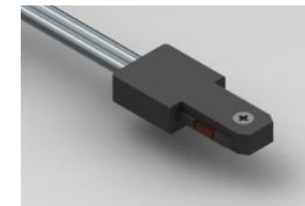

Accessories

Art no	Description	Color
353-301-001	Cable set, secondary side, Track, 300mm	Grey
353-301-002	Cable set, secondary side, Track, 400mm	Grey
353-301-003	Cable set, secondary side, Track, 500mm	Grey
353-301-004	Cable set, secondary side, Track, 600mm	Grey
353-301-005	Cable set, secondary side, Track, 800mm	Grey
353-302-001	Cable set, secondary side 3m	Grey
353-302-002	Cable set, secondary side, 4m	Grey
353-303-001	Cable set, serial connection 40mm	Grey
353-304-001	Splitter 10 outlets	Grey
353-305-100	Driver 24V, 20W	Grey
353-306-100	Driver 24V, 40W	Grey
353-307-100	Driver 24V, 75W	Grey
353-308-100	Driver 24V, 150W	Grey
353-300-001	Mounting clip for wood	Grey
353-300-003	56° Mountingclip for Metal	Grey
353-300-002	56° Mountingclip for Wood	Grey

Art no	Description	Color
356-100-10/20/30	Mini Rail 600mm, Magnet	White/black/grey
356-101-10/20/30	Mini Rail 1200mm, Magnet	White/black/grey
356-102-10/20/30	Mini Rail 1800mm, Magnet	White/black/grey
356-103-10/20/30	Mini Rail 600mm, Tape	White/black/grey
356-10-10/20/30	Mini Rail 1200mm, Tape	White/black/grey
356-105-10/20/30	Mini Rail 1800mm, Tape	White/black/grey
356-300-10/20/30	End feed	White/black/grey
356-301-10/20/30	Mini connector	White/black/grey
356-305-10/20/30	Track cover 1200mm	White/black/grey

End feed