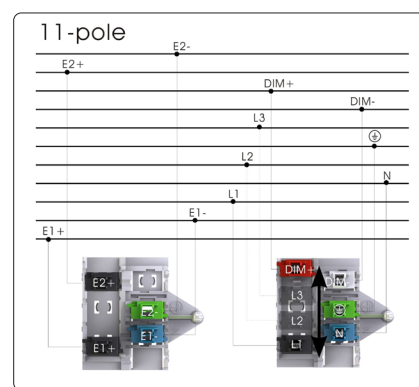

# Trunking rail

4 cables E1+, E1-, E2+, E2- for 2 central battery system circuit

CHR

5 cables L1, L2, L3, N, G, for power supply

White and black finish available

2 dimming cables DIM+, DIM- for 1-10V or DALI control

## 8 Wires

Description	L	W	H
8 wires	1437	65	45
8 wires	2874	65	45