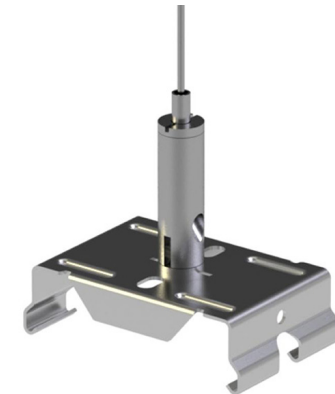

Steel cable suspension kit