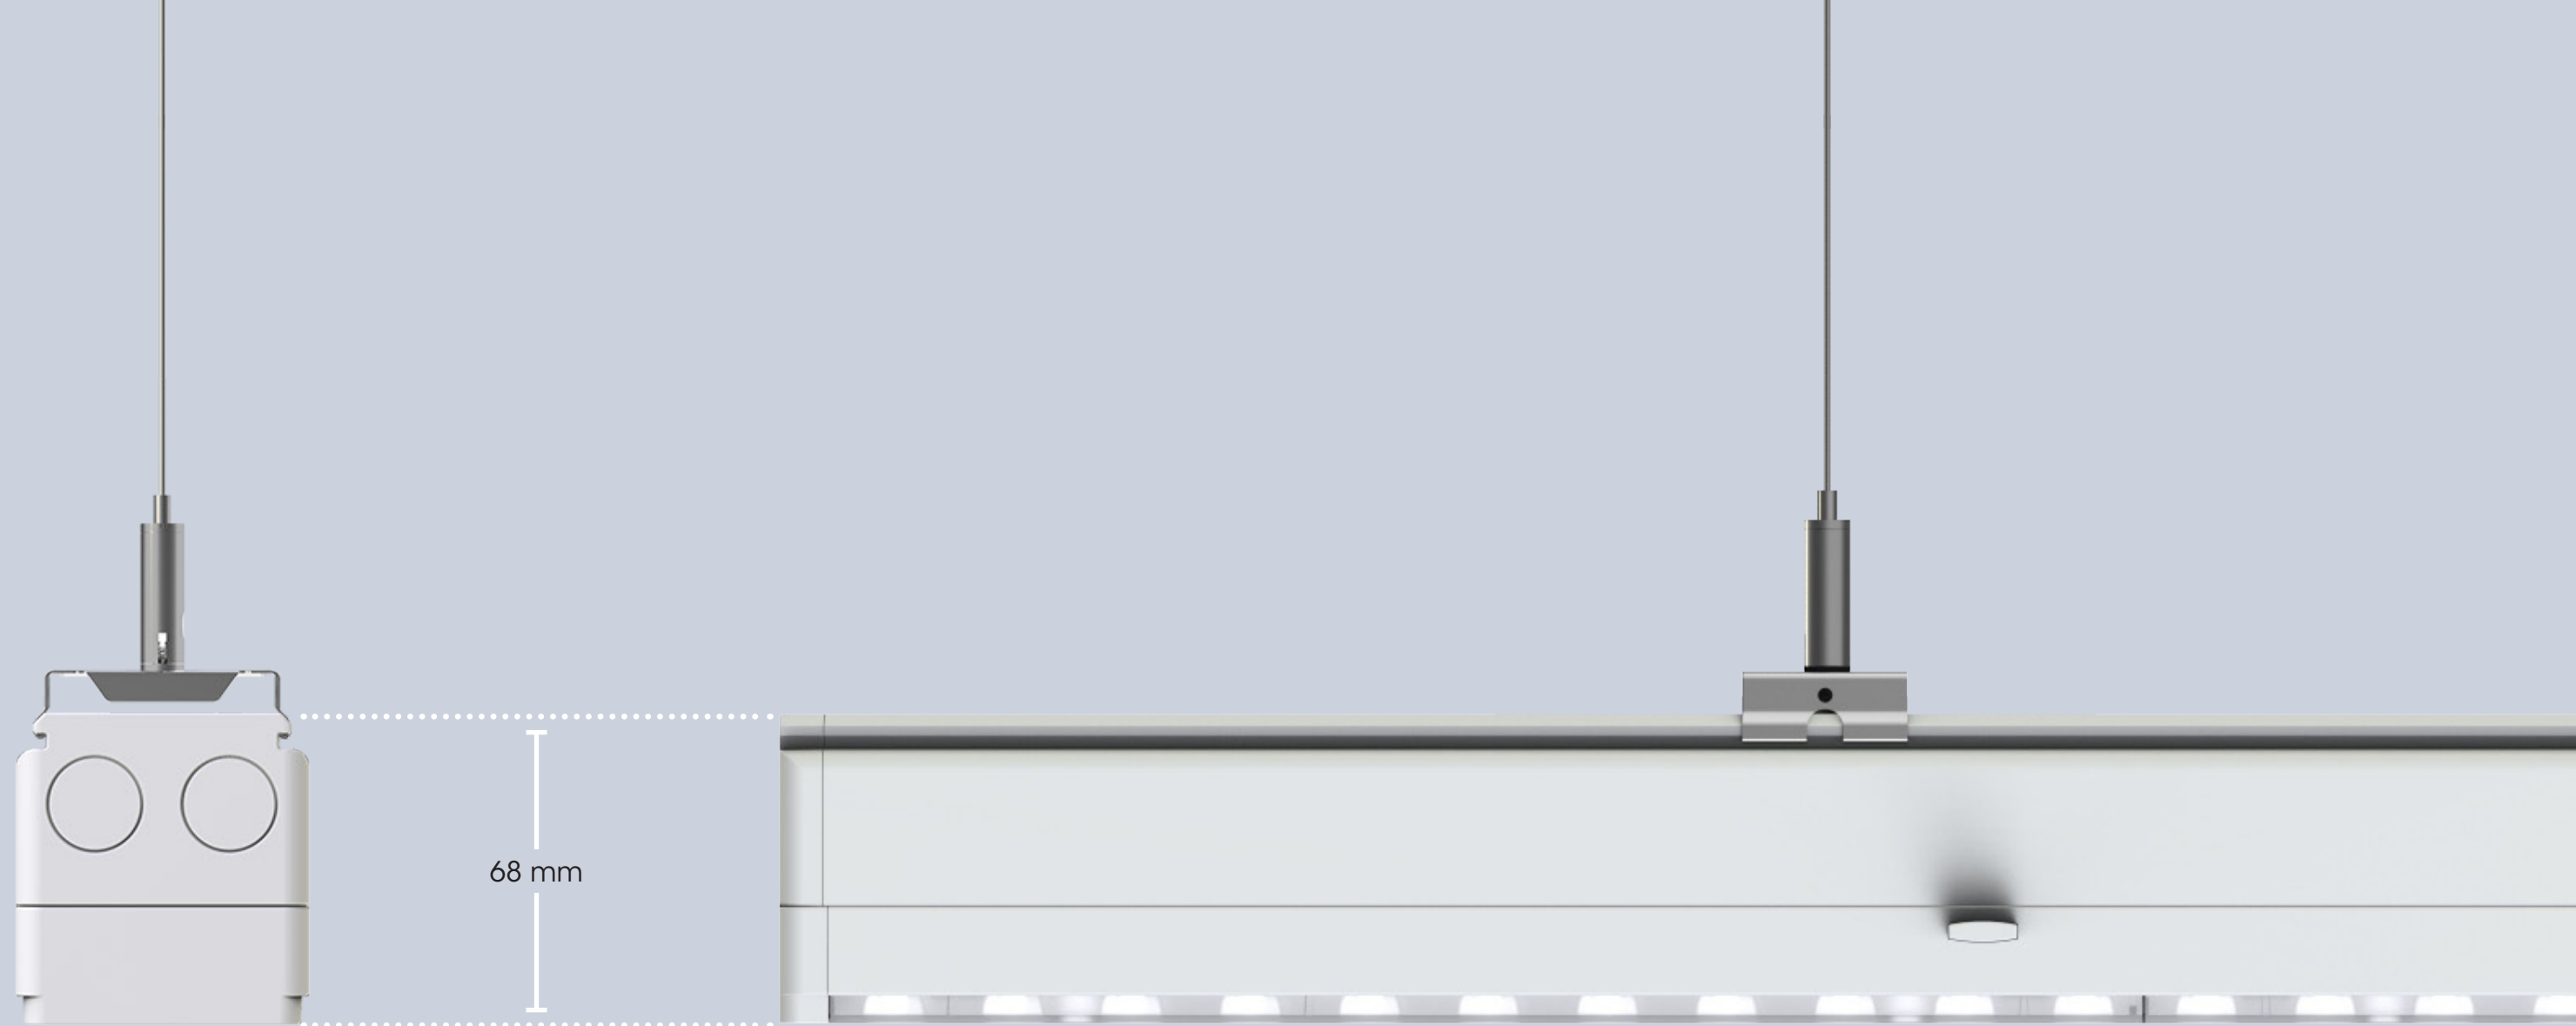

ITAB

**AVIOR CONTINUOUS**

Avior Continuous is a complete linear lighting system consisting of separate trunking units and LED battens. Avior Continuous allows for flexible and modular planning while keeping installation and maintenance fast and simple.

# Avior Continuous minimises installation time and cost through easy and tool-free installation