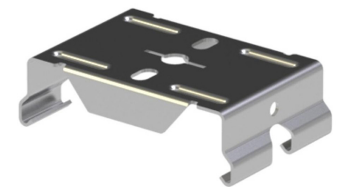

Surface mounting kit