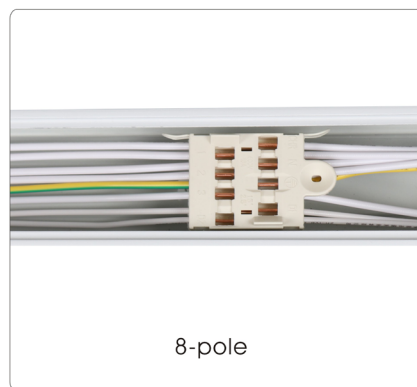

# Trunking rail

4 cables E1+, E1-, E2+, E2- for 2 central battery system circuit

CHR

5 cables L1, L2, L3, N, G, for power supply

White and black finish available

2 dimming cables DIM+, DIM- for 1-10V or DALI control