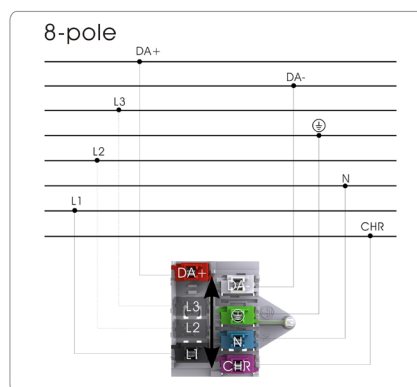

## OPTICS

# Trunking rail

4 cables E1+, E1-, E2+, E2- for 2 central battery system circuit

CHR

5 cables L1, L2, L3, N, G, for power supply

White and black finish available

2 dimming cables DIM+, DIM- for 1-10V or DALI control

## 8 Wires

Description	L	W	H
8 wires	1437	65	45
8 wires	2874	65	45