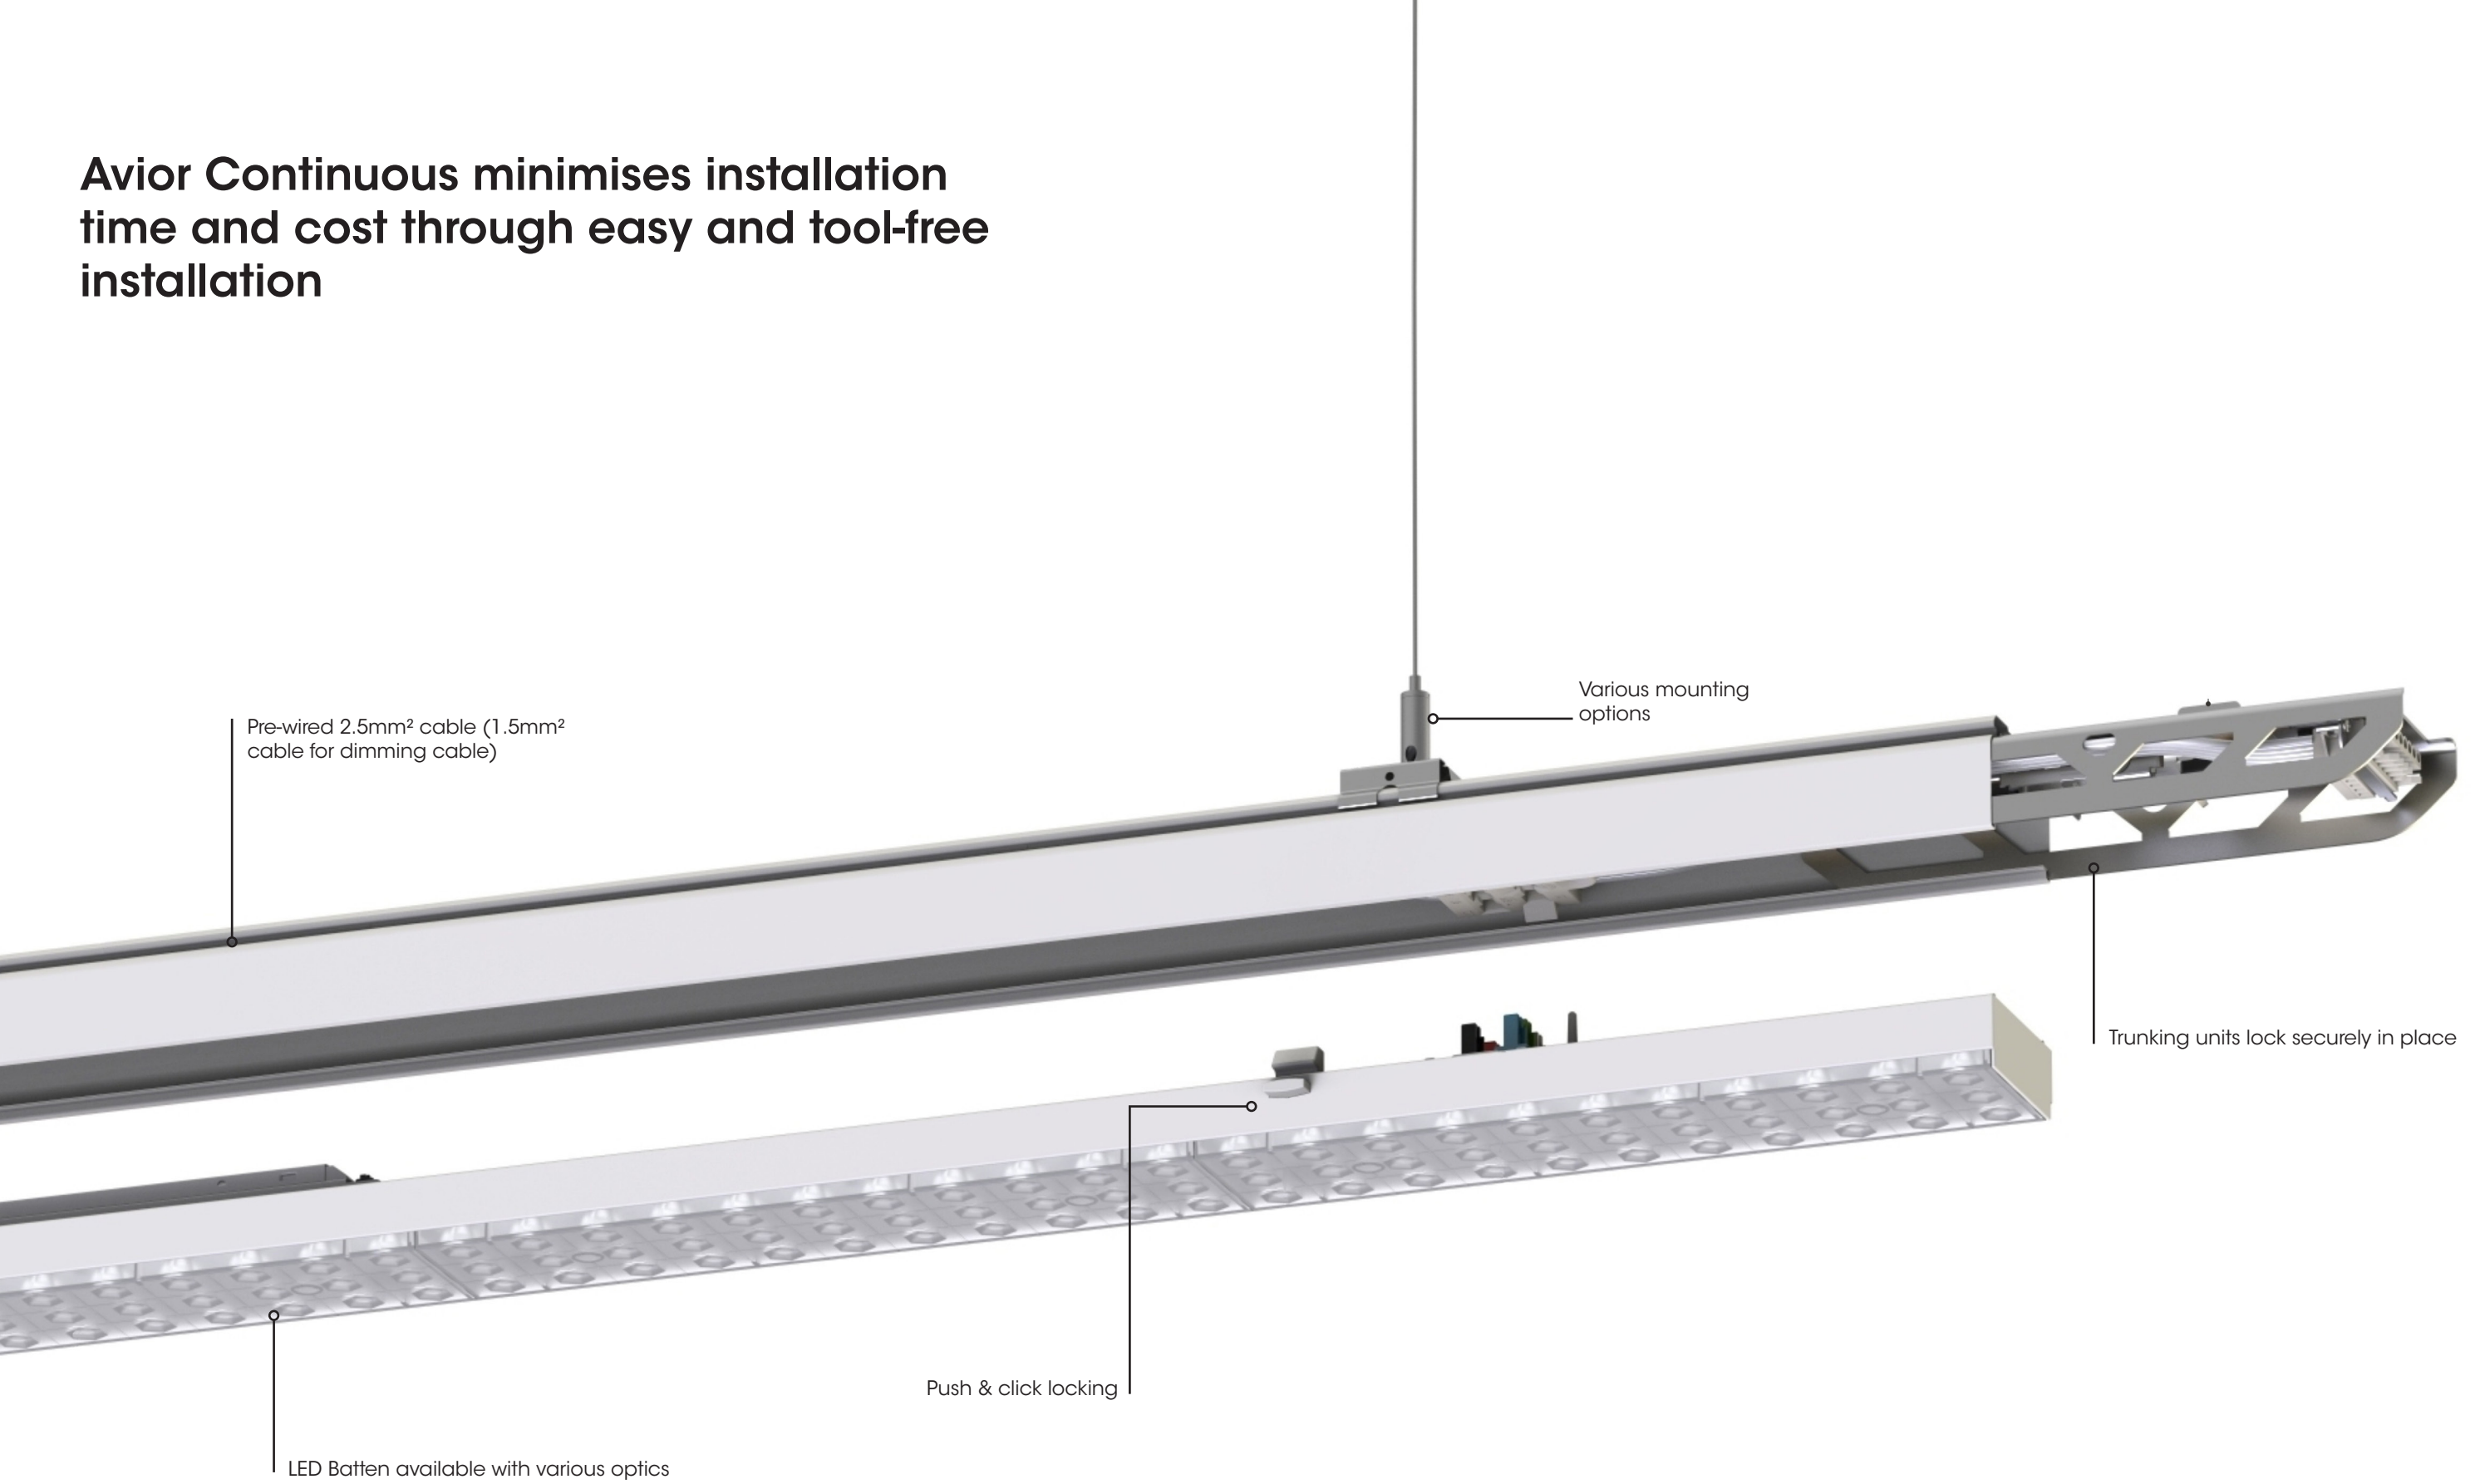

ITAB

**AVIOR CONTINUOUS**

Avior Continuous is a complete linear lighting system consisting of separate trunking units and LED battens. Avior Continuous allows for flexible and modular planning while keeping installation and maintenance fast and simple.

# Avior Continuous minimises installation time and cost through easy and tool-free installation

# Endless connection

# Innovative optics design for lowest light loss and optimum efficiency

Driver equipped with DIP switch for flexible on-device setting of lumen output.