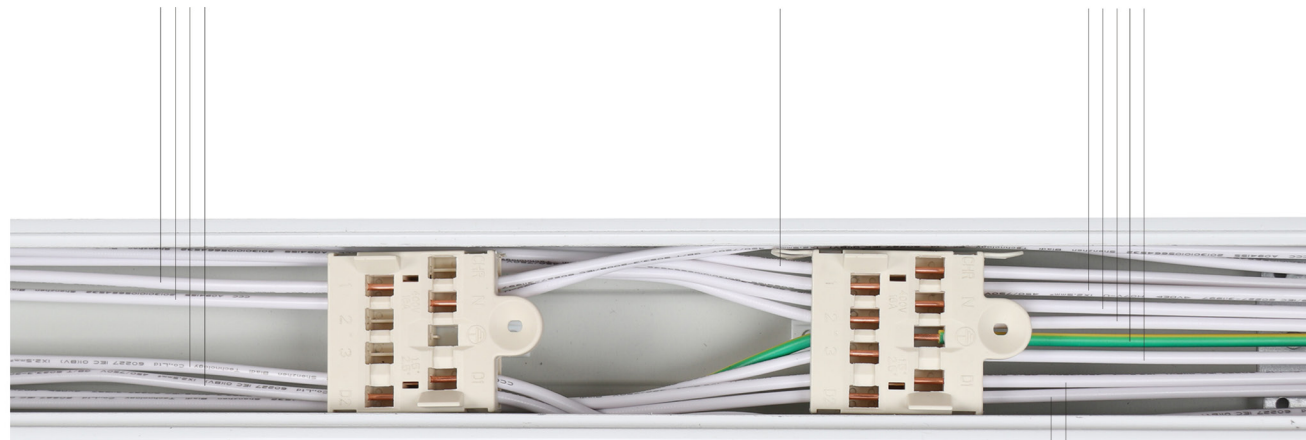

ITAB

**AVIOR CONTINUOUS**

Avior Continuous is a complete linear lighting system consisting of separate trunking units and LED battens. Avior Continuous allows for flexible and modular planning while keeping installation and maintenance fast and simple.

## OPTICS

# Trunking rail

4 cables E1+, E1-, E2+, E2- for 2 central battery system circuit

CHR

5 cables L1, L2, L3, N, G, for power supply

White and black finish available

2 dimming cables DIM+, DIM- for 1-10V or DALI control