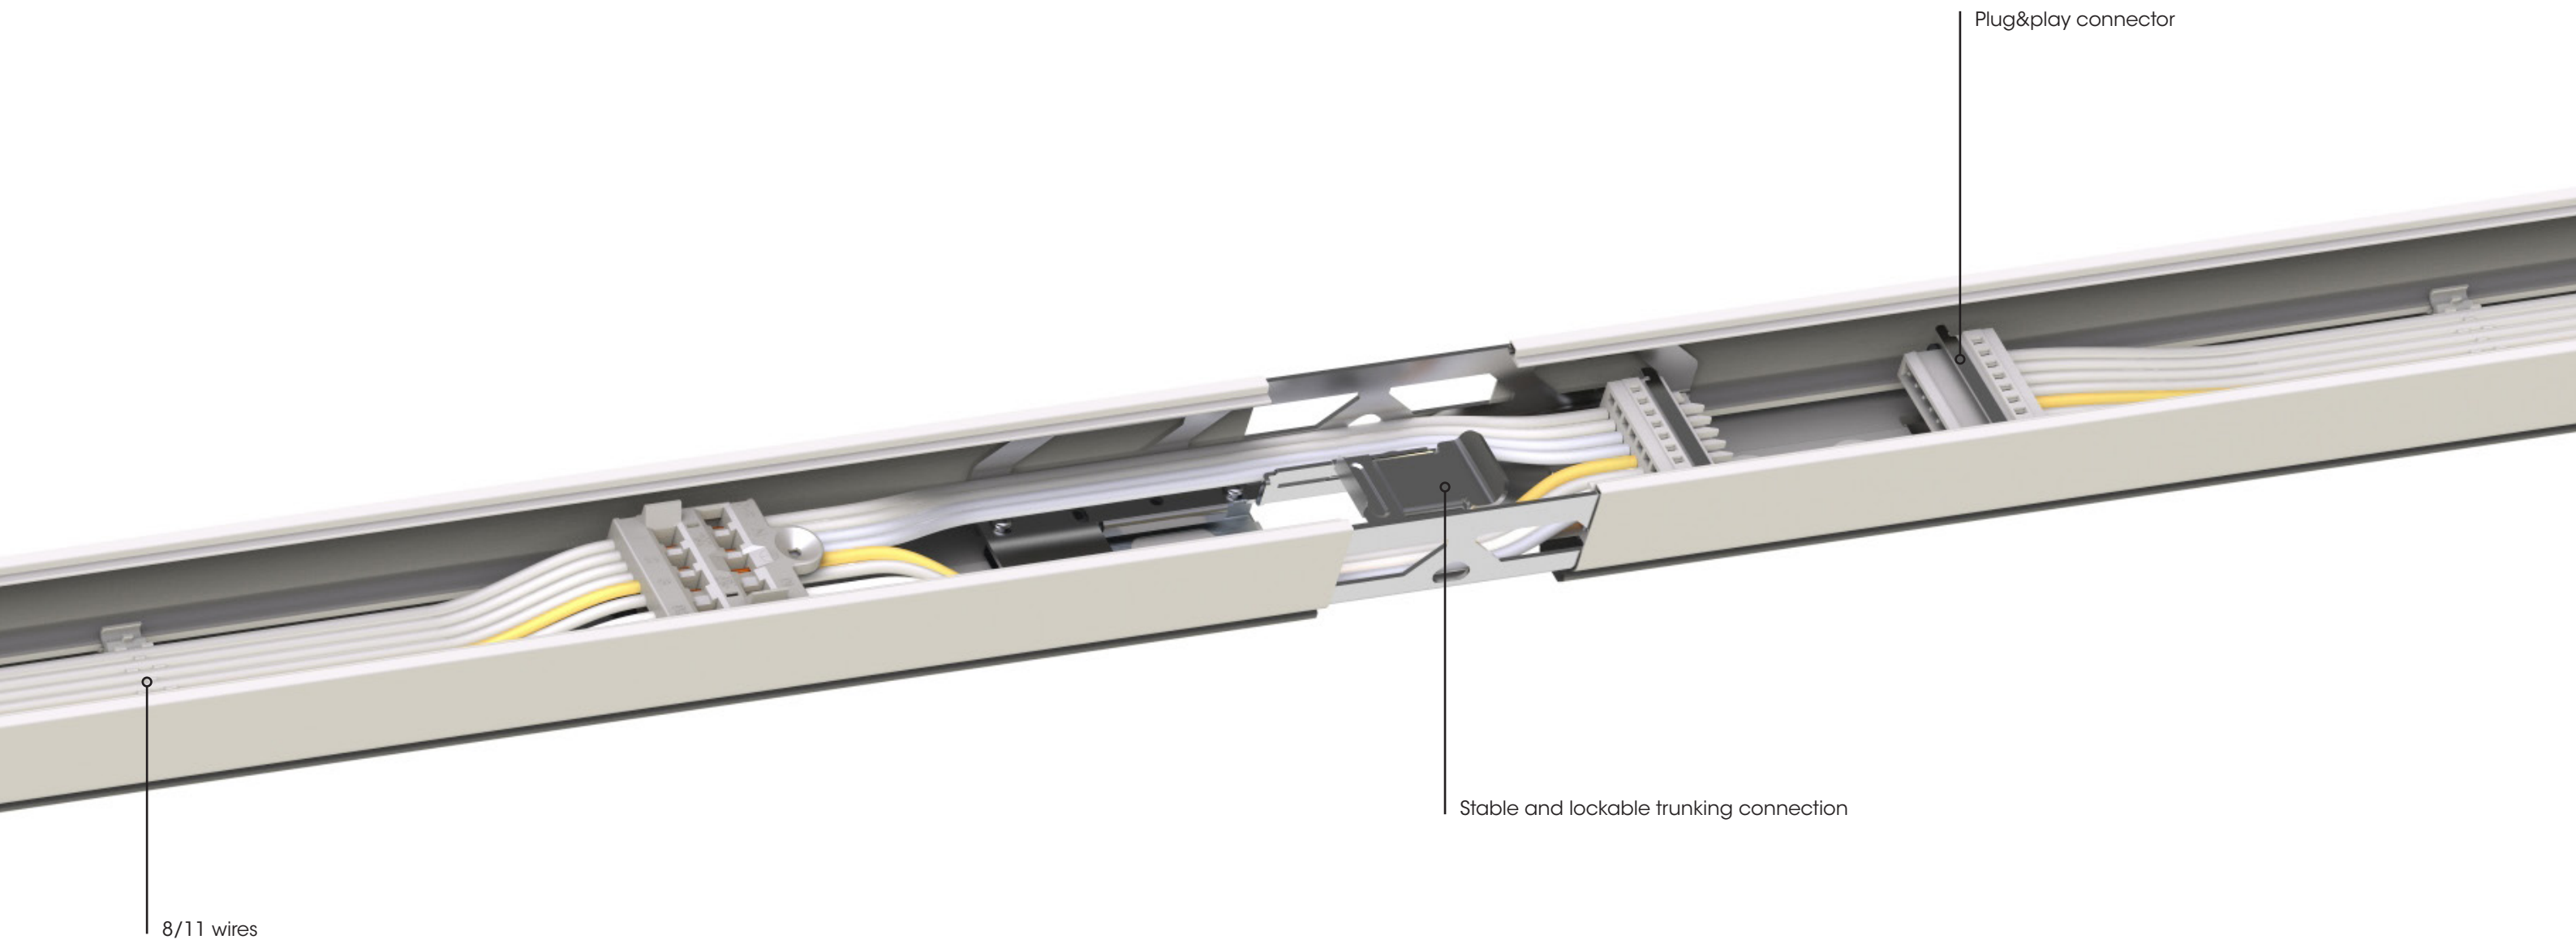

ITAB

**AVIOR CONTINUOUS**

Avior Continuous is a complete linear lighting system consisting of separate trunking units and LED battens. Avior Continuous allows for flexible and modular planning while keeping installation and maintenance fast and simple.

# Avior Continuous minimises installation time and cost through easy and tool-free installation

# Innovative optics design for lowest light loss and optimum efficiency

Driver equipped with DIP switch for flexible on-device setting of lumen output.