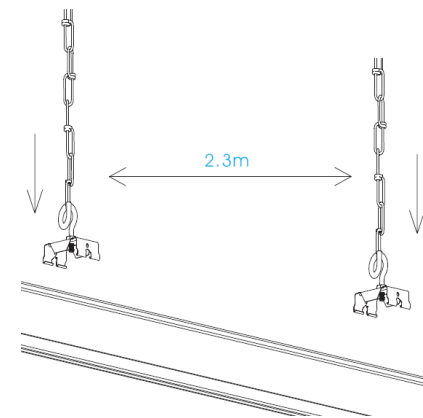

# Trunking & Accessories

Item	Article Nr	Picture
Avior Continuous trunking 1437mm 8 pole white	375-201-001-10	
Avior Continuous trunking 1437mm 8 pole black	375-201-001-20	
Avior Continuous trunking 2874mm 8 pole white	375-201-002-10	
Avior Continuous trunking 2874mm 8 pole black	375-201-002-20	
Avior Continuous End Cap white	337-288-001-10	
Avior Continuous End Cap black	337-288-001-20	
Avior Continuous input terminal 8 pole	375-4101	
Avior Continuous terminal feed 8 pole white	375-4102-10	
Avior Continuous terminal feed 8 pole black	375-4102-20	
Avior Continuous End Box white	375-4103-10	
Avior Continuous End Box black	375-4103-20	
Avior Continuous input Cable protector	375-4104-10	
Avior Continuous cable suspension kit 4m	375-4201	
Avior Continuous chain suspension kit	375-4203	
Avior Continuous surface mounting kit	375-4202	
Track batten 1437mm white	375-208-001-10	
Track batten 1437mm black	375-208-001-20	

## Accessories

Chain suspension kit

Steel cable suspension kit

Surface mounting kit

Chain

Steel cable

Surface mounted

Installation distances