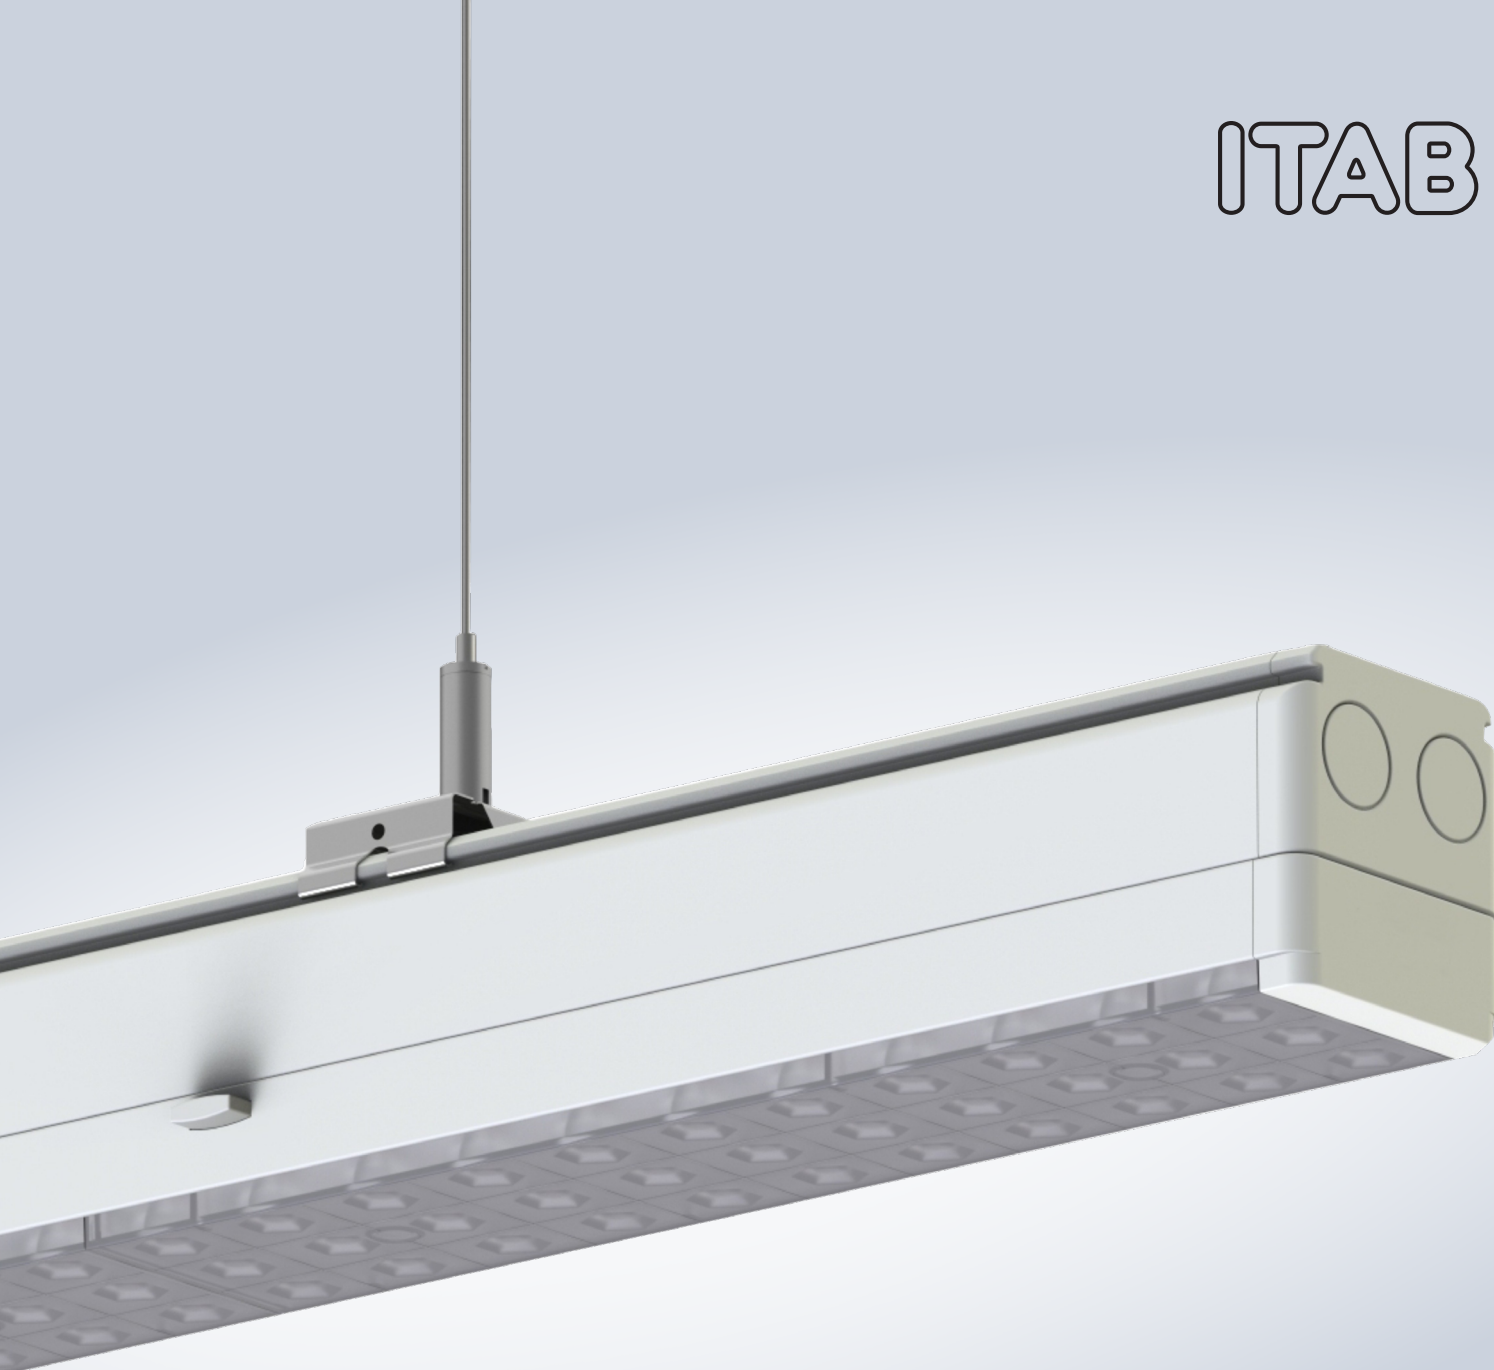

ITAB

**AVIOR CONTINUOUS**

Avior Continuous is a complete linear lighting system consisting of separate trunking units and LED battens. Avior Continuous allows for flexible and modular planning while keeping installation and maintenance fast and simple.

# Avior Continuous minimises installation time and cost through easy and tool-free installation