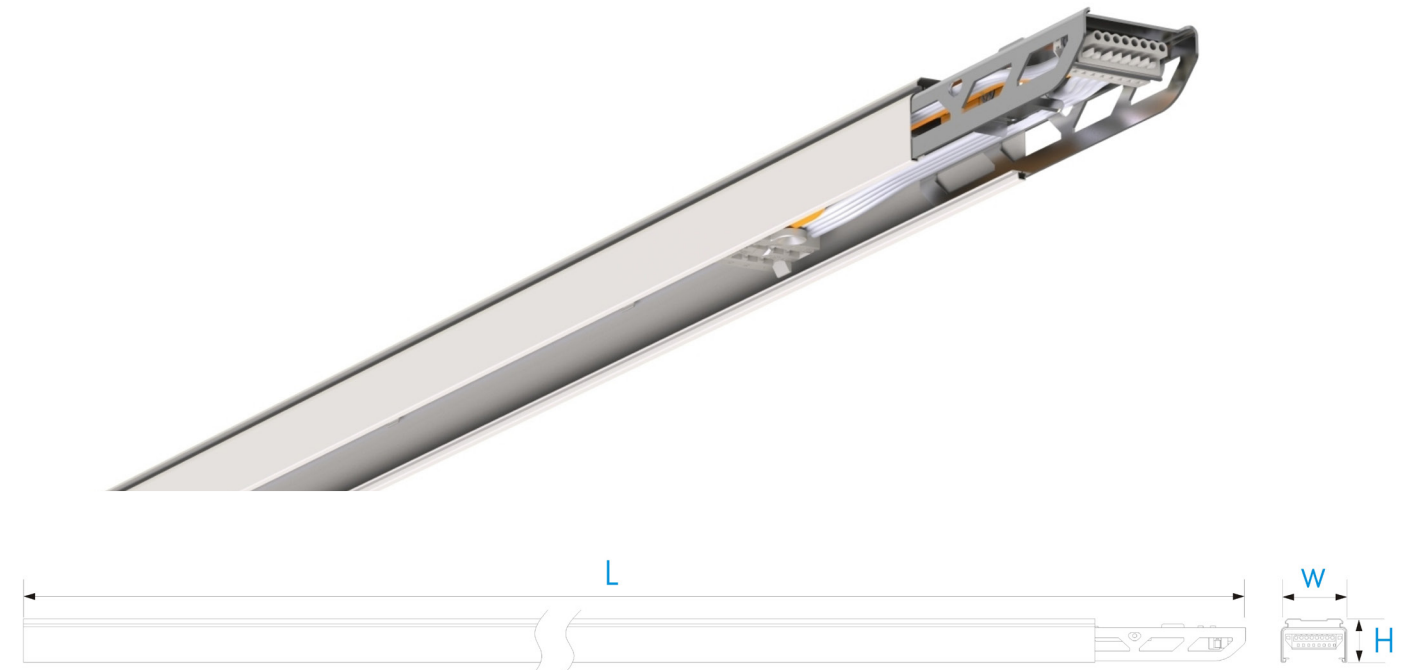

# Trunking rail

4 cables E1+, E1-, E2+, E2- for 2 central battery system circuit

CHR

5 cables L1, L2, L3, N, G, for power supply

White and black finish available

2 dimming cables DIM+, DIM- for 1-10V or DALI control