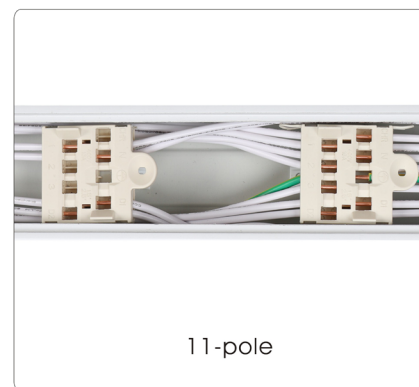

# Trunking rail

4 cables E1+, E1-, E2+, E2- for 2 central battery system circuit

CHR

5 cables L1, L2, L3, N, G, for power supply

White and black finish available

2 dimming cables DIM+, DIM- for 1-10V or DALI control